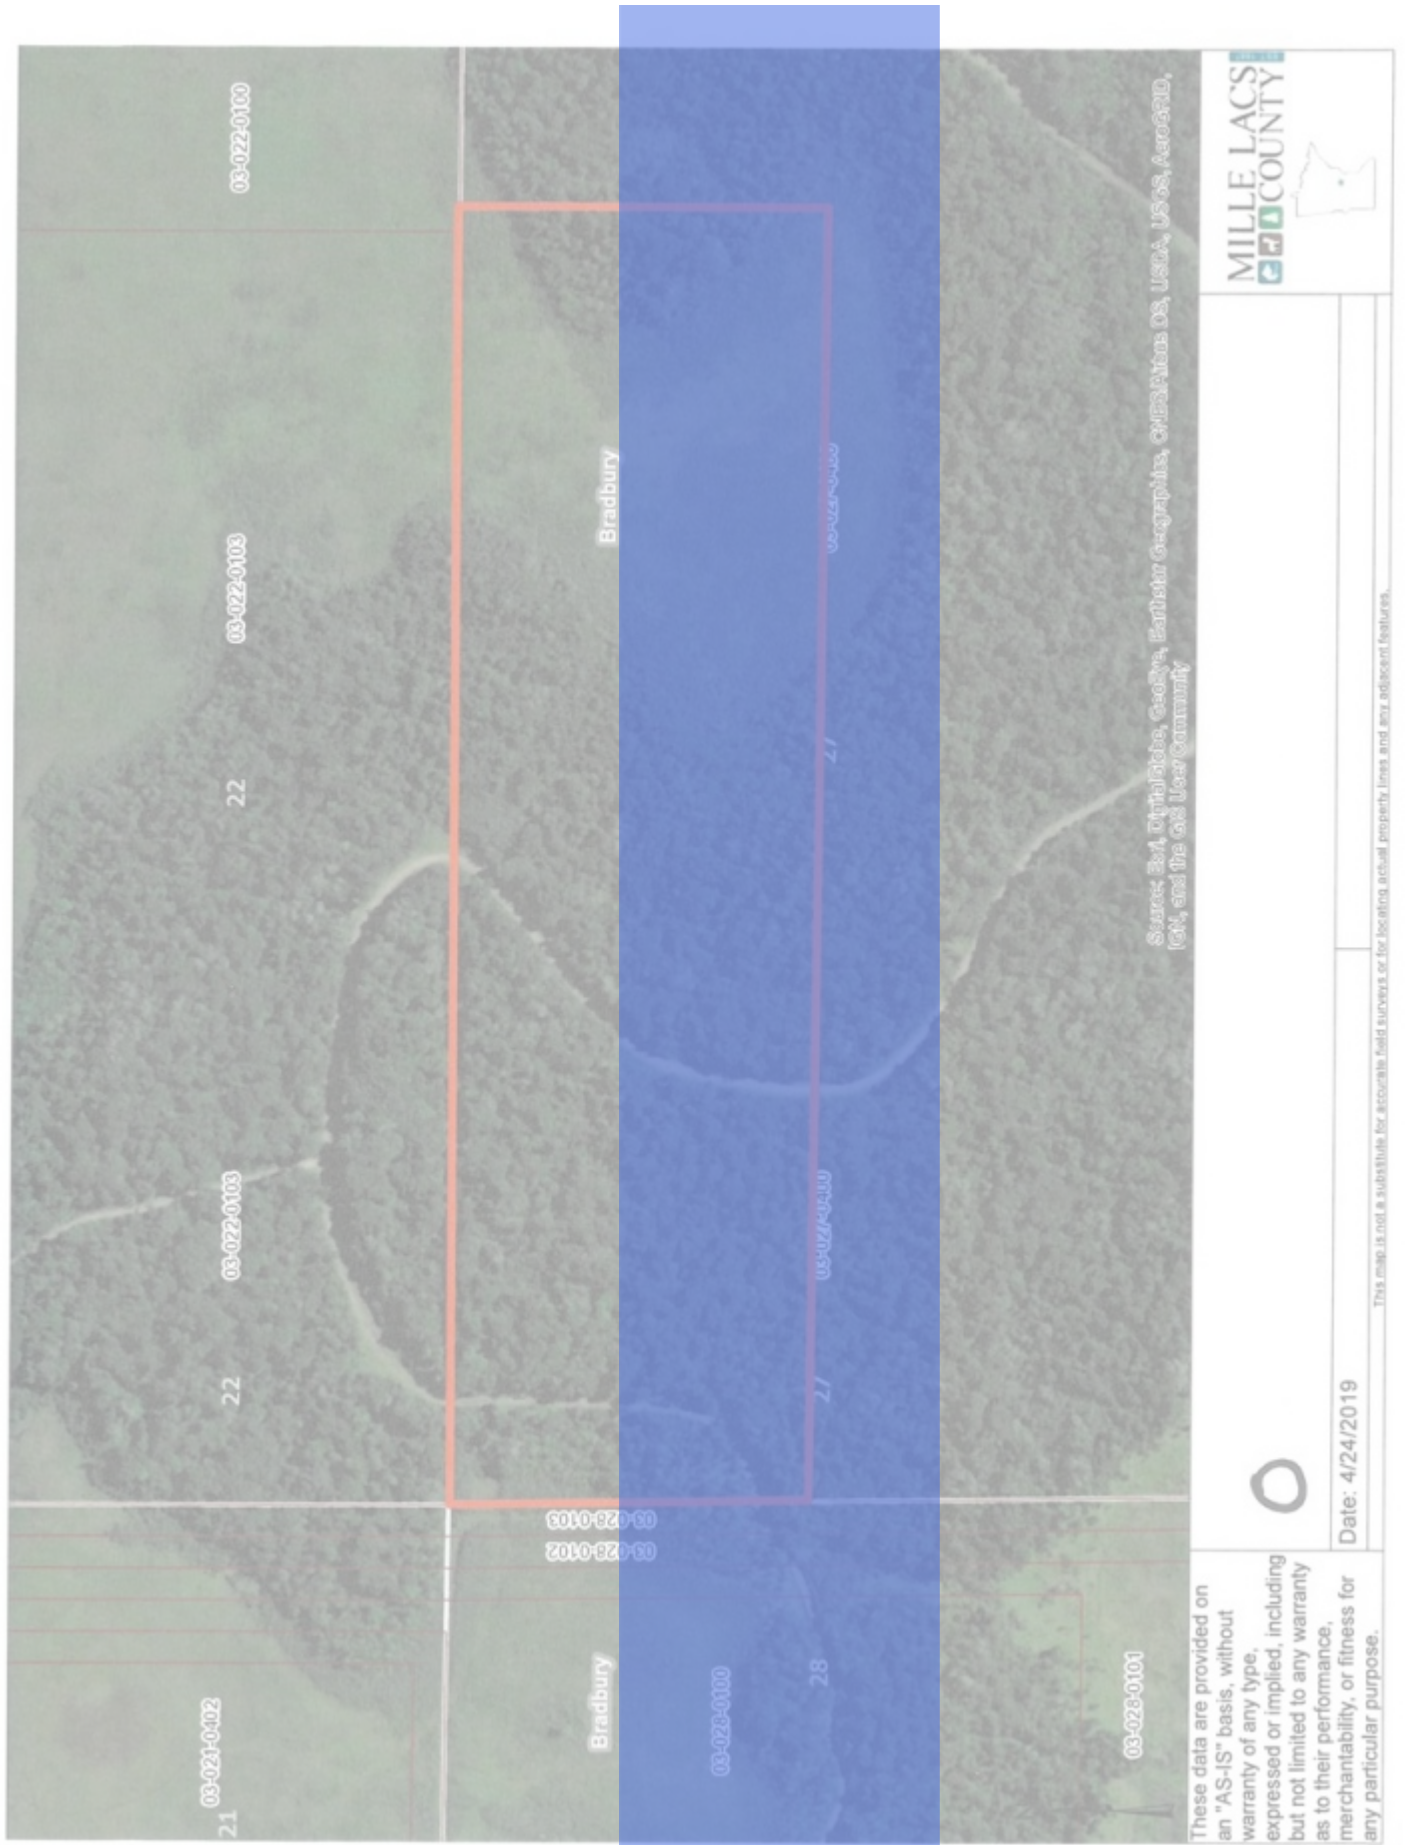

\$94,448

opq 330th St

Preferred Real Estate

Lot Size: 59.0 Acre

County: Mille Lacs

Listing #: 22075-49827

KEY FEATURES

- Central MN Land For Sale
- Onamia Land For Sale
- Mille Lacs Cty Land For Sale